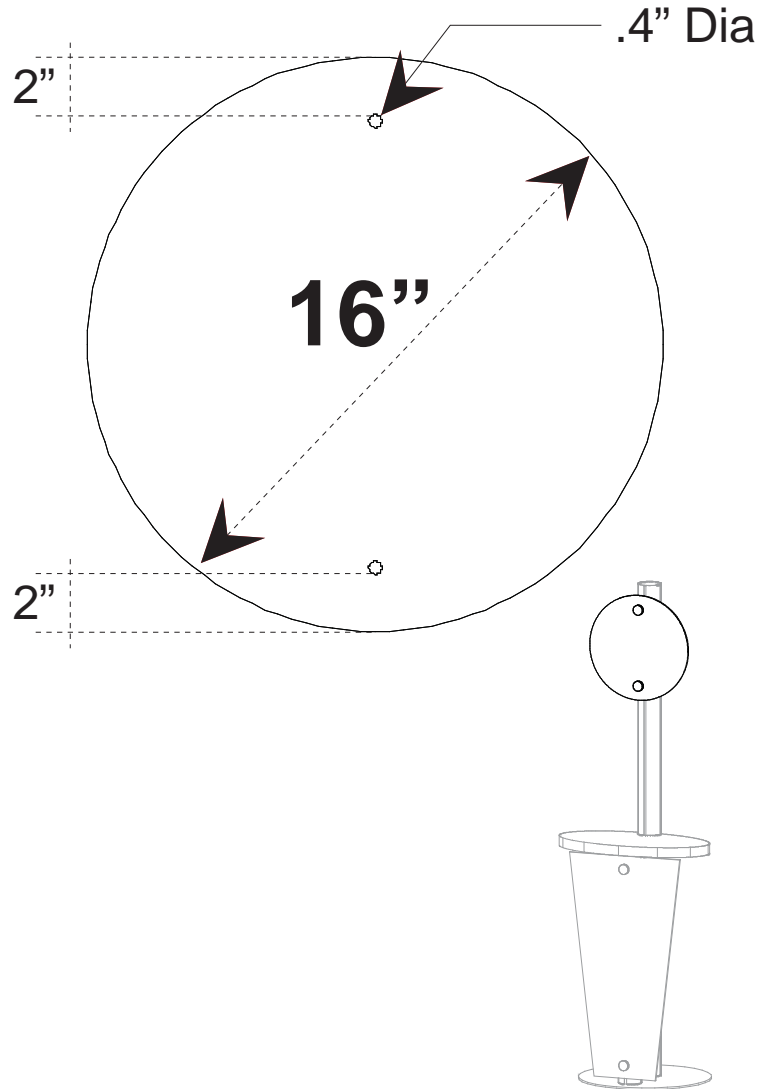

Product Name: MOD-1177
Process: Direct Print
Material: 1/4" Sintra
Effective Date: 03/08/2010

1/4" Round Sign

Option 1

1/4" Round Sign

Option 2

MOD-1177 Header & Pedestal Graphic Dims

1/4" Oval Sign

1/4" Pedestal Graphic

NOTE: Graphic files must be @ 150 dpi Finished Size.
DO NOT send Flattened Files. Production can not manipulate the content, proportion or color of these files.

NOTE: Test frames may be required for guaranteed fitting of graphics