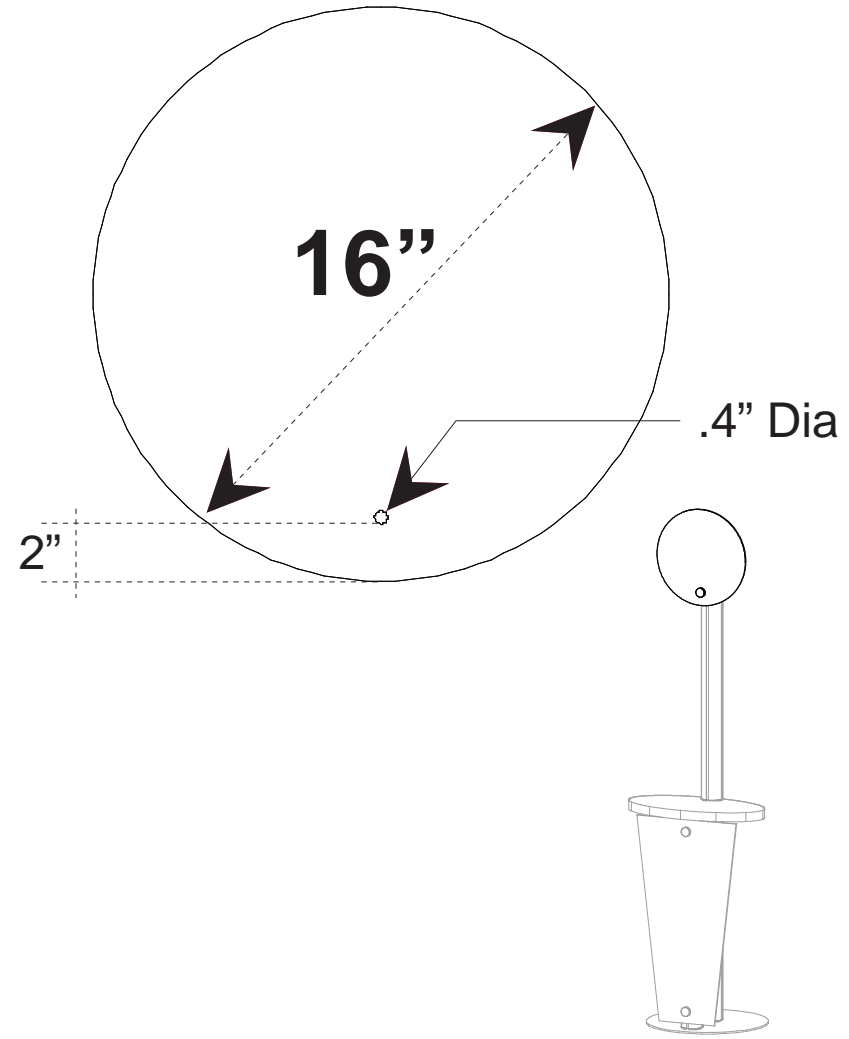

Product Name: MOD-1177
Process: Direct Print
Material: 1/4" Sintra
Effective Date: 03/08/2010

1/4" Round Sign

Option 1

1/4" Round Sign

Option 2

MOD-1177 Header & Pedestal Graphic Dims

1/4" Oval Sign

1/4" Pedestal Graphic

NOTE: Graphic files must be @ 150 dpi Finished Size.
DO NOT send Flattened Files. Production can not manipulate the content, proportion or color of these files.

NOTE: Test frames may be required for guaranteed fitting of graphics