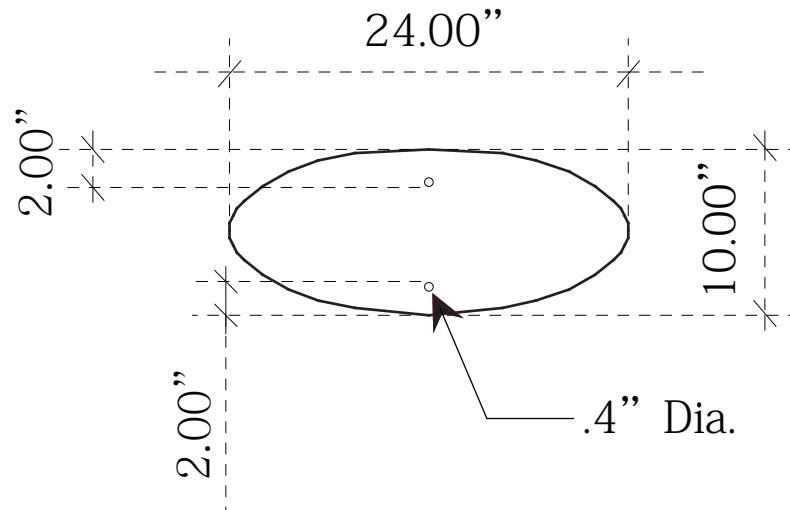

Product Name: MOD-1177
Process: Direct Print
Material: 1/4" Sintra
Effective Date: 03/08/2010

1/4" Round Sign

Option 1

1/4" Round Sign

Option 2

MOD-1177 Header & Pedestal Graphic Dims

1/4" Oval Sign

1/4" Pedestal Graphic

NOTE: Graphic files must be @ 150 dpi Finished Size.
DO NOT send Flattened Files. Production can not manipulate the content, proportion or color of these files.

NOTE: Test frames may be required for guaranteed fitting of graphics