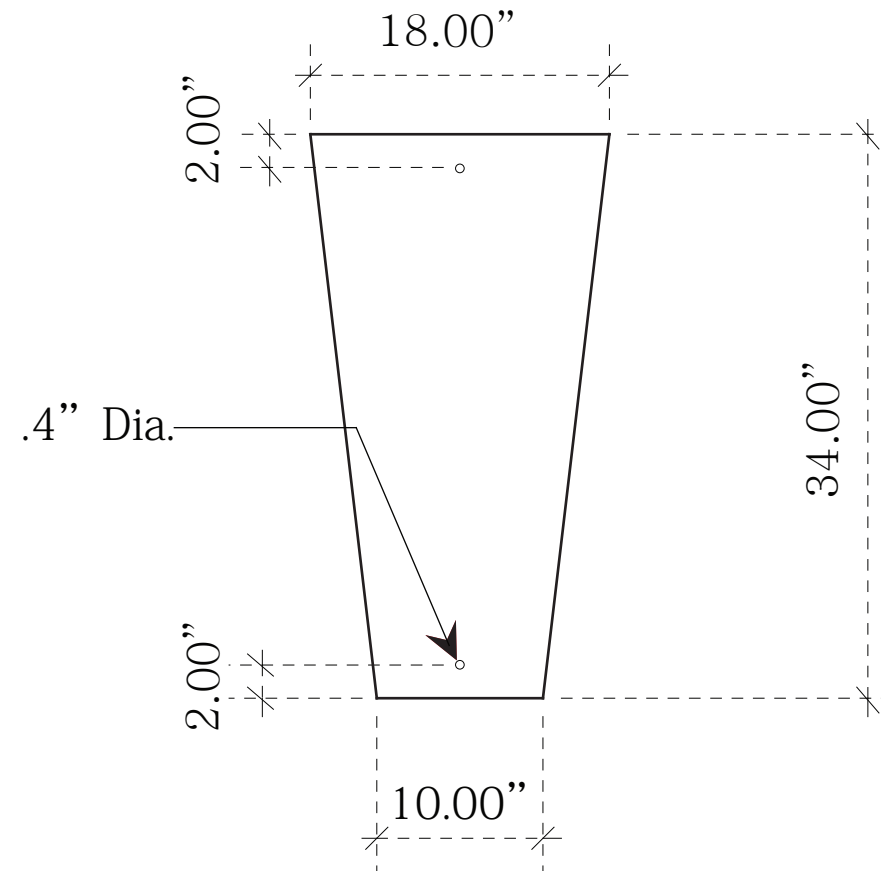

Product Name: MOD-1177
Process: Direct Print
Material: 1/4" Sintra
Effective Date: 03/08/2010

1/4" Round Sign

Option 1

1/4" Round Sign

Option 2

MOD-1177 Header & Pedestal Graphic Dims

1/4" Oval Sign

1/4" Pedestal Graphic

NOTE: Graphic files must be @ 150 dpi Finished Size.
DO NOT send Flattened Files. Production can not manipulate the content, proportion or color of these files.

NOTE: Test frames may be required for guaranteed fitting of graphics